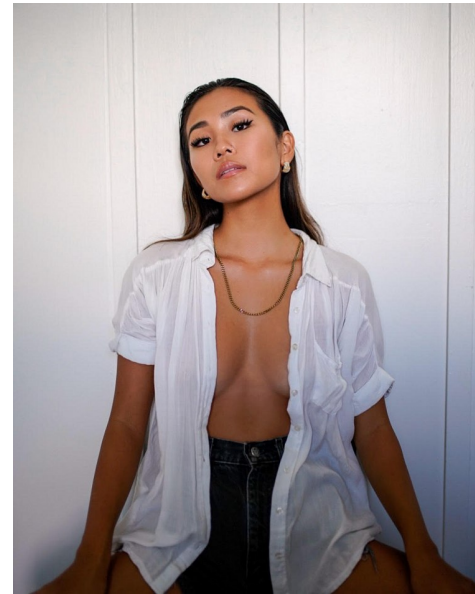

## CASSIDY WATANABE

Height 5'6" Bust 32" Waist 24" Hips 34" Dress 0 US Shoe 7.5 US (kids)  
Top S Bottom S Hair Dark Brown Eyes Brown

**PREMIER**  
MODELS & TALENT