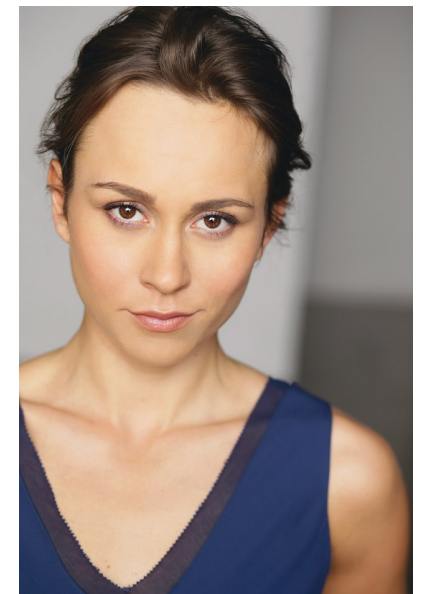

MARLIES BELL

Height 5'8" Hair Brown Eyes Brown

PREMIER
MODELS & TALENT