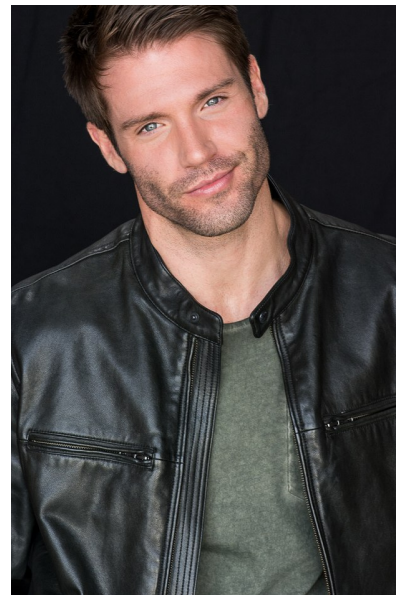

BILLY ARMSTRONG

Height 6'1" Waist 32" Inseam 32" Shoe 10.5 US (kids) Hair Brown
Eyes Blue

PREMIER
MODELS & TALENT