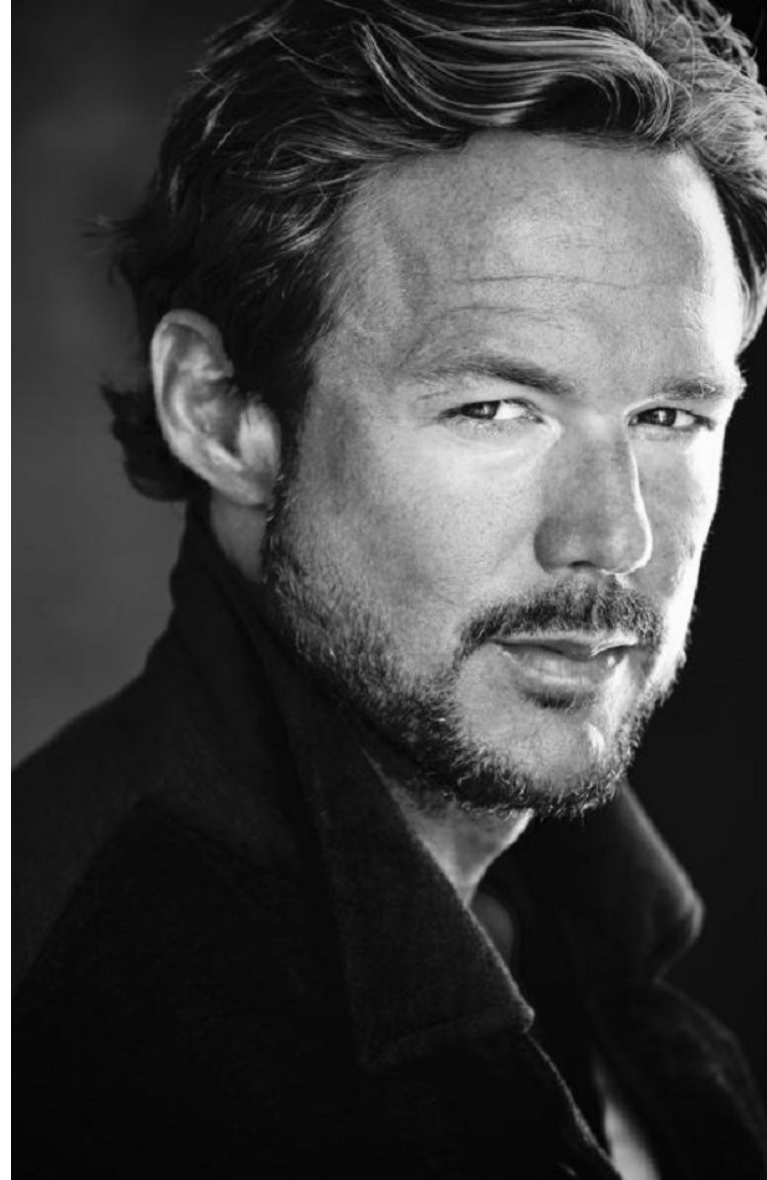

PREMIER
MODELS & TALENT

SEBASTIAN SIEGEL

Height 6'1" Waist 32" Inseam 33" Shoe 12 US (kids) Hair Brown Eyes Hazel

SEBASTIAN SIEGEL

Height 6'1" Waist 32" Inseam 33" Shoe 12 US (kids) Hair Brown Eyes Hazel