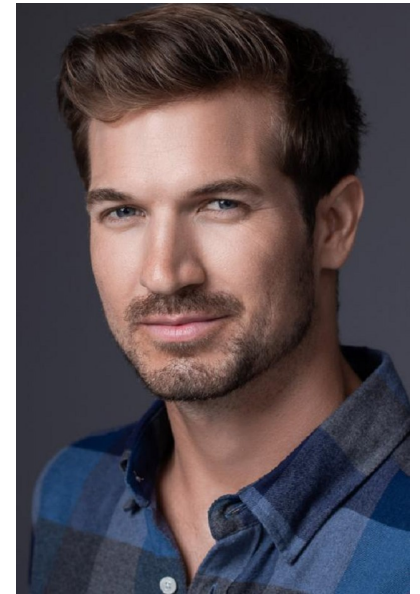

Reyn Halford
Height: 5'9" Hair: Brown Eyes: Blue Vocal Range: Tenor